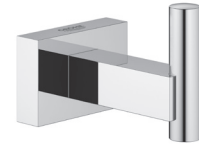

40 511  
**ESSENTIALS CUBE**  
ROBE HOOK

Pure Freude  
an Wasser

**STANDARD SPECIFICATION:**

- GROHE StarLight®

**PRODUCT FEATURES:**

**CERTIFICATIONS:**

**AVAILABLE FINISHES:**

- 40511001  GROHE StarLight® Chrome
- 40511A01  Hard Graphite
- 40511EN1  Brushed Nickel InfinityFinish™
- 40511GN1  Brushed Cool Sunrise

PART OF **LIXIL**

40 511  
**ESSENTIALS CUBE**  
ROBE HOOK

Pure Freude  
an Wasser

**TECHNICAL DATA:**

Product Height	1-11/16 in
Product Length	2-3/8 in
Product Width	1-1/8 in